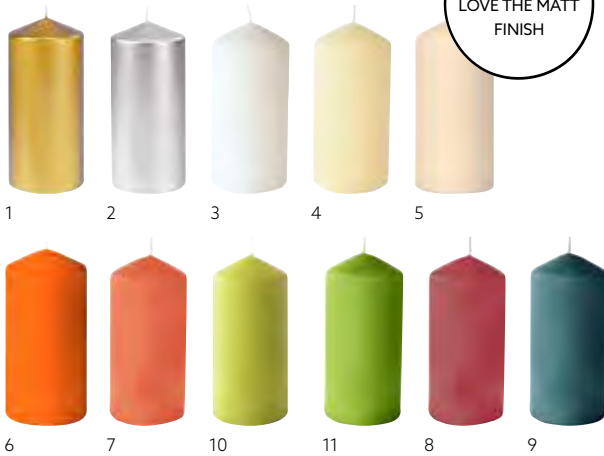

PILLAR CANDLES MATT, 150 X 70 MM

- 50 h burn time
- A velvety matt surface
- Premium quality