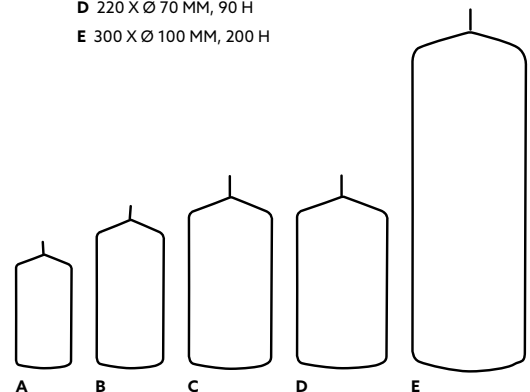

PILLAR CANDLE, 300 X 100 MM, 200 H

- Long burn time
- Clean burning

Up to 200 cosy hours

- A 100 X Ø 50 MM, 20 H
- B 130 X Ø 60 MM, 40 H
- C 150 X Ø 80 MM, 60 H
- D 220 X Ø 70 MM, 90 H
- E 300 X Ø 100 MM, 200 H