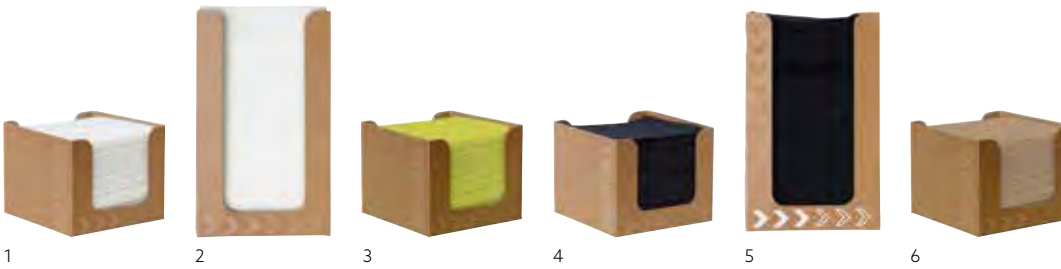

BIO DUNISOFT® DISPENSER, 20 X 20 CM

NO	ARTICLE	DESCRIPTION	PACK	EPDN			
1	202942	Brown, Bio Dunisoft® White Napkin	24 x 50		•	•	
2	202943	Brown, Bio Dunisoft® White Napkin	12 x 100		•	•	
3	202944	Brown, Bio Dunisoft® Kiwi Napkin	24 x 50		•	•	

NO	ARTICLE	DESCRIPTION	PACK	EPDN			
4	202945	Brown, Bio Dunisoft® Black Napkin	24 x 50		•	•	
5	202946	Brown, Bio Dunisoft® Black Napkin	12 x 100		•	•	
6	202947	Brown, Bio Dunisoft® Eco Brown Napkin	24 x 50		•	•