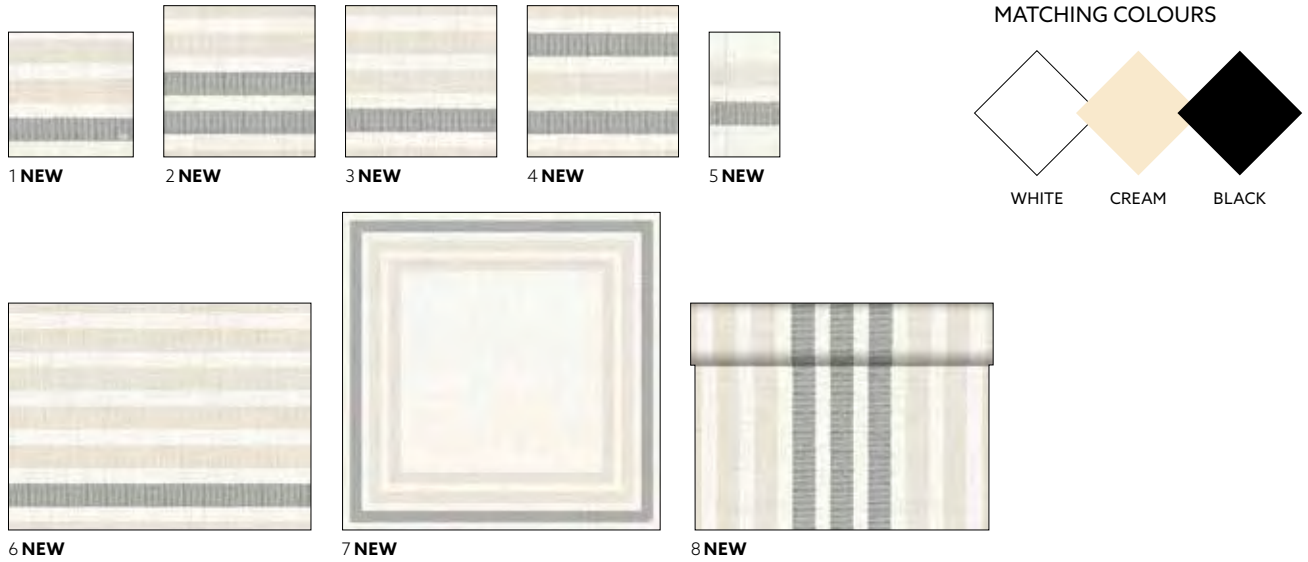

TEXTILE-LIKE

Dive into a world of excellent materials, unique textures, elegant simplicity, and the cosy charm of freshly-washed textile.

RIGATO BLACK

New