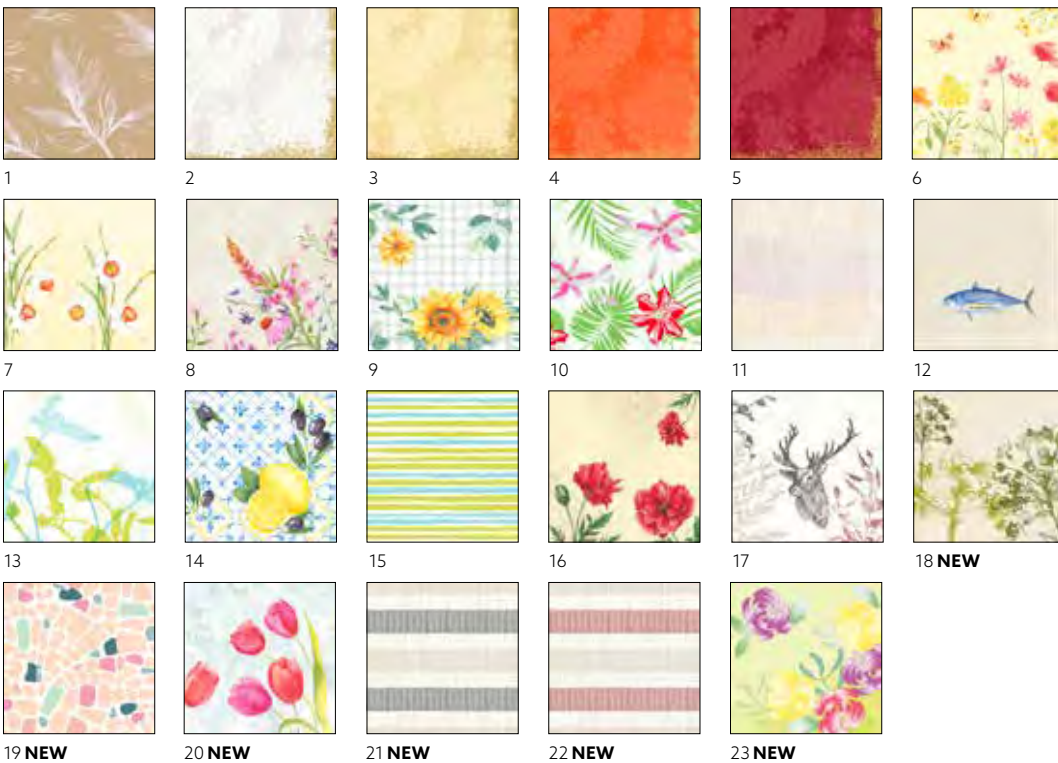

CLASSIC 4-PLY, 40 X 40 CM

NO	ARTICLE	DESCRIPTION	PACK	EPDN			
1	199142	Eco Leaves	6 x 50		•	•	•
2	174228	Royal White	6 x 50		•	•	•
3	174229	Royal Cream	6 x 50		•	•	•
4	199260	Royal Sun Orange	6 x 50		•	•	•
5	174230	Royal Bordeaux	6 x 50		•	•	•
6	199116	Poppy Field	6 x 50		•	•	•
7	199125	Daffodil Joy	6 x 50		•	•	•
8	195833	Floret	6 x 50		•	•	•
9	202461	Sunflower Day	6 x 50		•	•	•
10	202454	Tropical Lily	6 x 50		•	•	•
11	202440	Serenity	6 x 50		•	•	•
12	202540	Tide	6 x 50		•	•	•

NO	ARTICLE	DESCRIPTION	PACK	EPDN			
13	202566	Elise	6 x 50		•	•	•
14	202471	Mediterrian	6 x 50		•	•	•
15	202549	Elise Stripes	6 x 50		•	•	•
16	202530	Monique	6 x 50		•	•	•
17	204423	Wood & Deer	6 x 50		•	•	•
18	206309	Green Umbles	6 x 50		•	•	•
19	206379	Ocean Pebbles	6 x 50		•	•	•
20	206378	Painted Tulips	6 x 50		•	•	•
21	206307	Rigato Black	6 x 50		•	•	•
22	206308	Rigato Bordeaux	6 x 50		•	•	•
23	206377	Soft Tropics	6 x 50		•	•	•