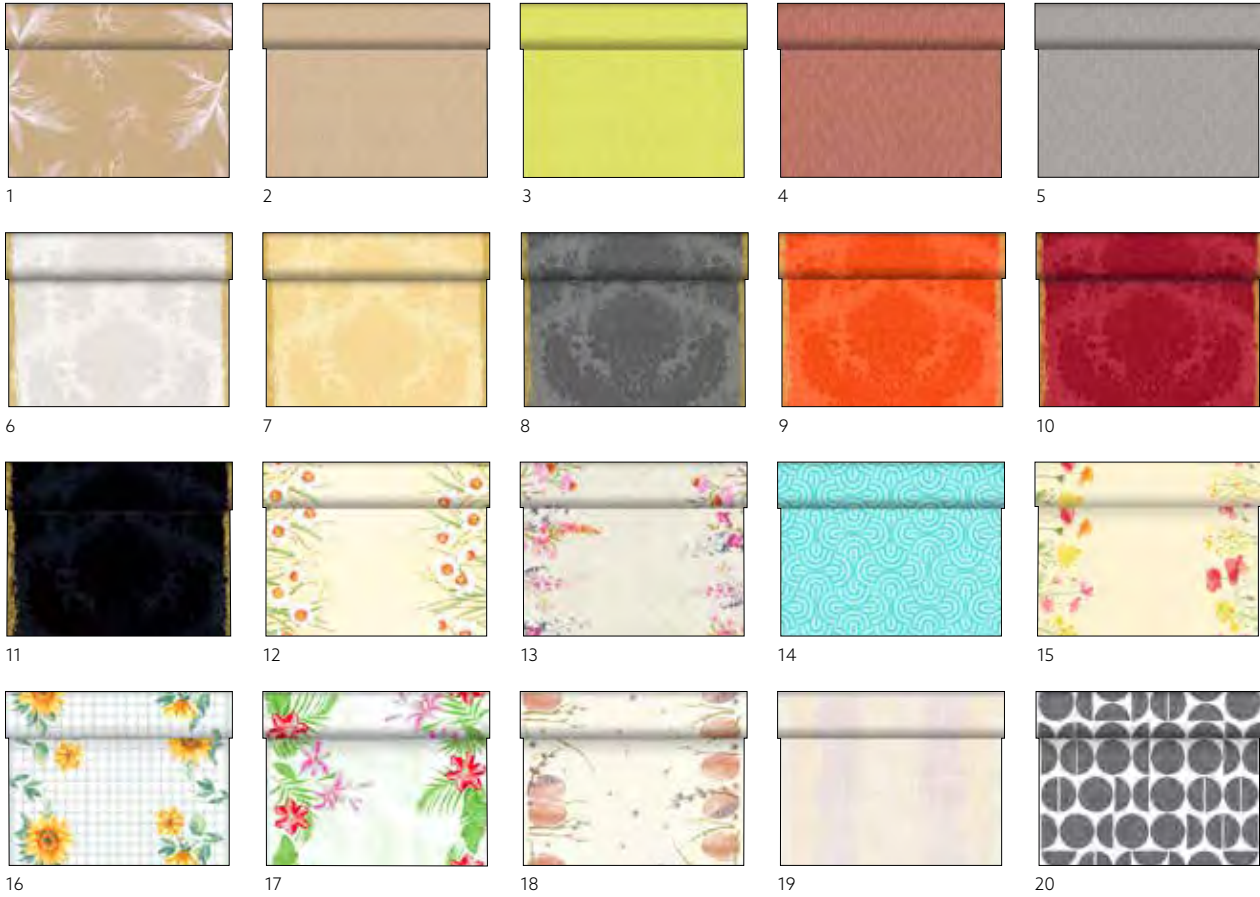

DUNICEL® TÊTE-À-TÊTE, 0,40 X 24 M

NO	ART.	DESCRIPTION	PACK	EPDN		NO	ART.	DESCRIPTION	PACK	EPDN	
1	199144	Eco Leaves	4 x 1		•	11	178296	Royal Black	4 x 1	4702718	•
2	199147	Woven Ecoecho	4 x 1		•	12	199138	Daffodil Joy	4 x 1		•
3	199150	Woven Kiwi	4 x 1		•	13	195839	Floret	4 x 1		•
4	199152	Woven Earth Terra	4 x 1		•	14	202428	Breeze Mint Blue	4 x 1		•
5	199154	Woven Granite Grey	4 x 1		•	15	202422	Poppy Field	4 x 1		•
6	183400	Royal White	4 x 1	4966065	•	16	202457	Sunflower Day	4 x 1		•
7	183401	Royal Cream	4 x 1	4966073	•	17	202449	Tropical Lily	4 x 1		•
8	183403	Royal Granite Grey	4 x 1	4966099	•	18	202413	Willow Easter	4 x 1		•
9	199263	Royal Sun Orange	4 x 1		•	19	202436	Serenity	4 x 1		•
10	183402	Royal Bordeaux	4 x 1	4966081	•	20	202482	Shapes	4 x 1		•