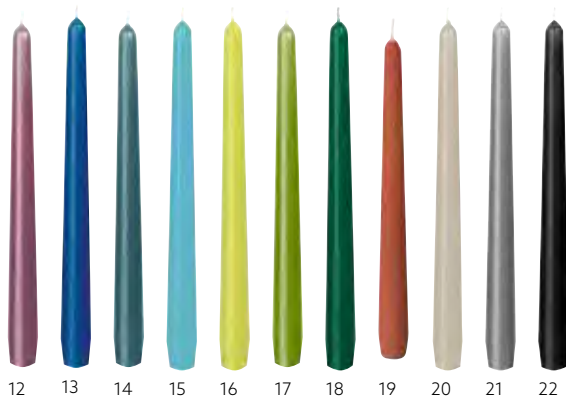

NO	ARTICLE	DESCRIPTION	PACK	EPDN		
1	180337	Gold	10 x 10	306795	•	
2	180338	Silver	10 x 10	306803	•	
3	351316	White	2 x 50	997817	•	
4	351318	Cream	2 x 50	997825	•	
5	351328	Yellow	2 x 50	999342	•	
6	198876	Sun Orange	2 x 50		•	
7	165572	Mandarin	2 x 50	4096400	•	
8	351327	Red	2 x 50	999201	•	
9	165577	Fuchsia	2 x 50	4096442	•	
10	351322	Bordeaux	2 x 50	998062	•	
11	174561	Mellow Rose	2 x 50	4433322	•	
12	165575	Plum	2 x 50	4096426	•	
13	351326	Dark Blue	2 x 50	998344	•	
14	186443	Ocean Teal	2 x 50	5232434	•	
15	171442	Mint Blue	2 x 50	4211496	•	
16	153857	Kiwi	2 x 50	1571348	•	
17	186442	Leaf Green	2 x 50	5232327	•	
18	351325	Dark Green	2 x 50	998278	•	
19	198872	Earth Terra	2 x 50		•	
20	168237	Greige	2 x 50	4096467	•	
21	156714	Granite Grey	2 x 50	1792878	•	
22	156647	Black	2 x 50	1792860	•