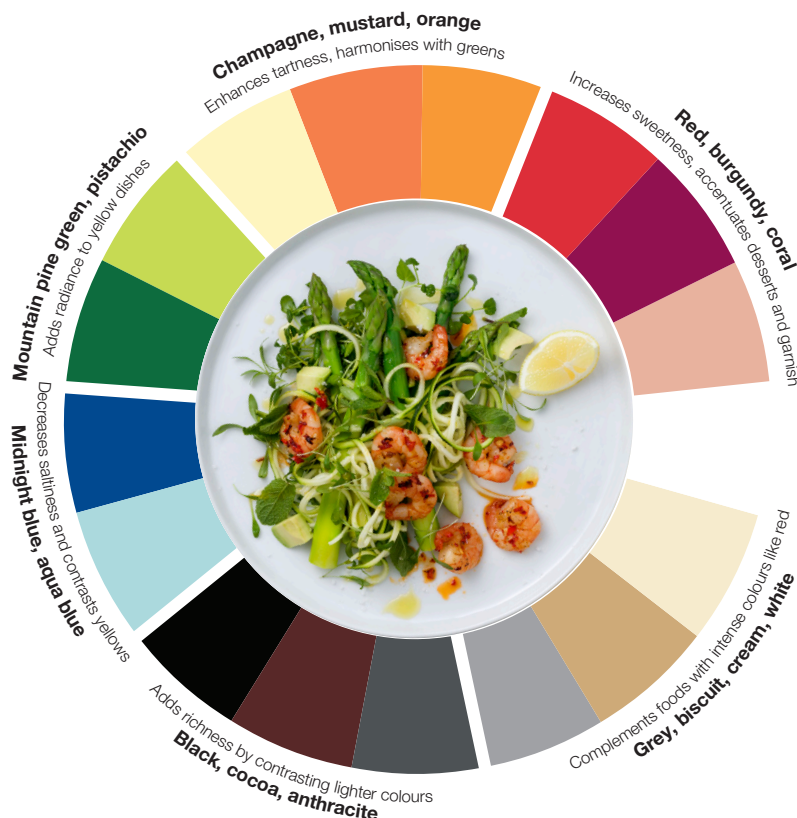

Match your dish with the perfect color

Did you know that colors can have an important impact not only on how guests perceive a restaurant, but also on how they experience the taste and aroma of a dish? Pairing your food with the right color is a great opportunity to bring every course to life, ultimately improving the entire guest experience.

To help our customers create unique dining experiences, we teamed up with food stylist and chef Linda Lundgren, whose clients range from high-end restaurants to the international food industry and gastronomic magazines.

Use our color wheel, based on our Tork LinStyle® napkin range for inspiration on how to use colors to enhance flavours and fulfil the potential of every plate you create.